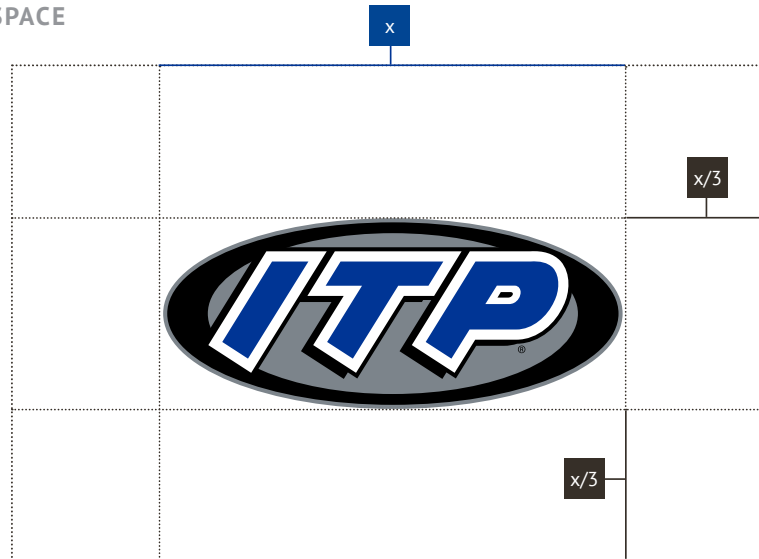

Do not use other colors!

Do not distort the logo in any way!

Do not rotate the logo!

MORE LOGO USAGE EXAMPLES

The ITP Logo should always be featured in print, media and collateral usage.

On image backgrounds use only the full-color or the white logo.

PMS 661

PMS 431 (90%)

BLACK

REVERSED

REVERSED

REVERSED

CLEAR SPACE

MINIMUM SIZE

In case of printing: 25 mm / apx 1 in
In case of screen: 80 px

PREFERRED COLORS

PANTONE 661 C

RGB 0, 53, 148
Hex #003594
Websafe #003399
CMYK 100, 75, 0, 6

PANTONE BLACK C

RGB 0, 0, 0
Hex #000000
Websafe #000000
CMYK 40, 40, 40, 100